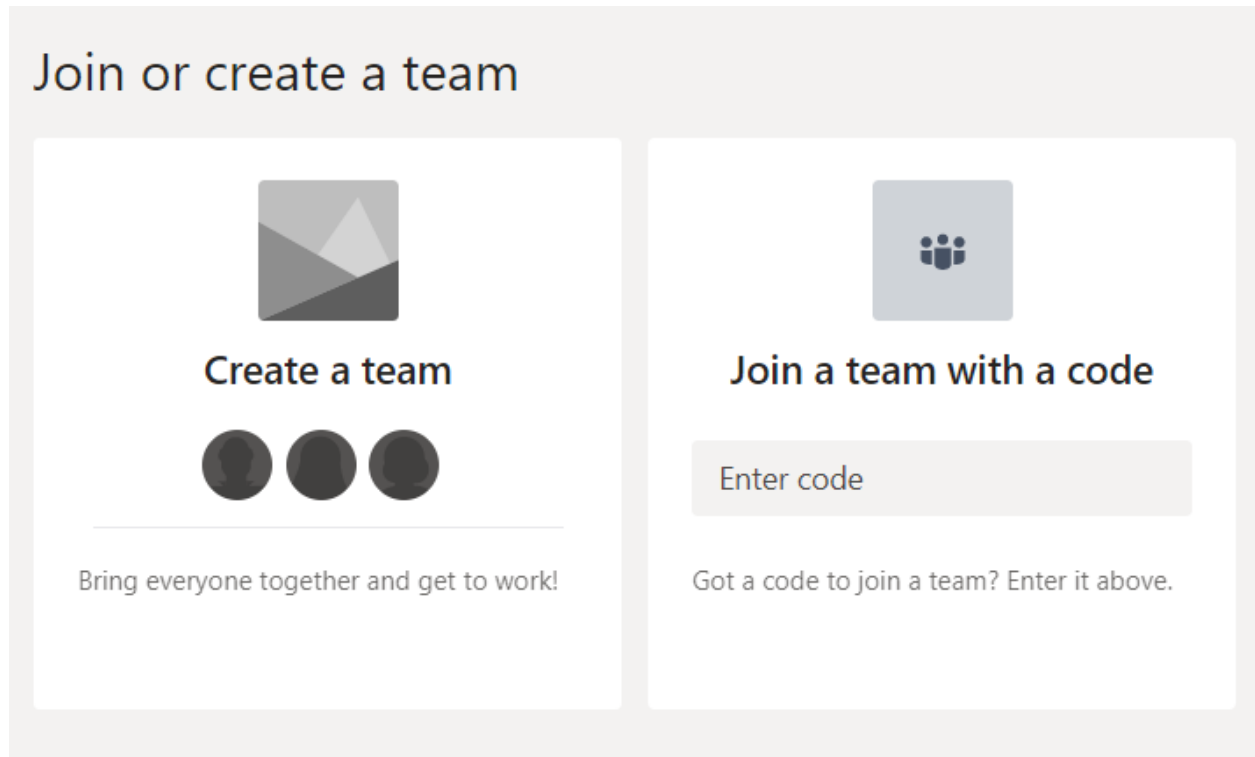

Select Join or Create team.

You will then see the picture below.

Select Join a team with a code

Enter the code alfudgn